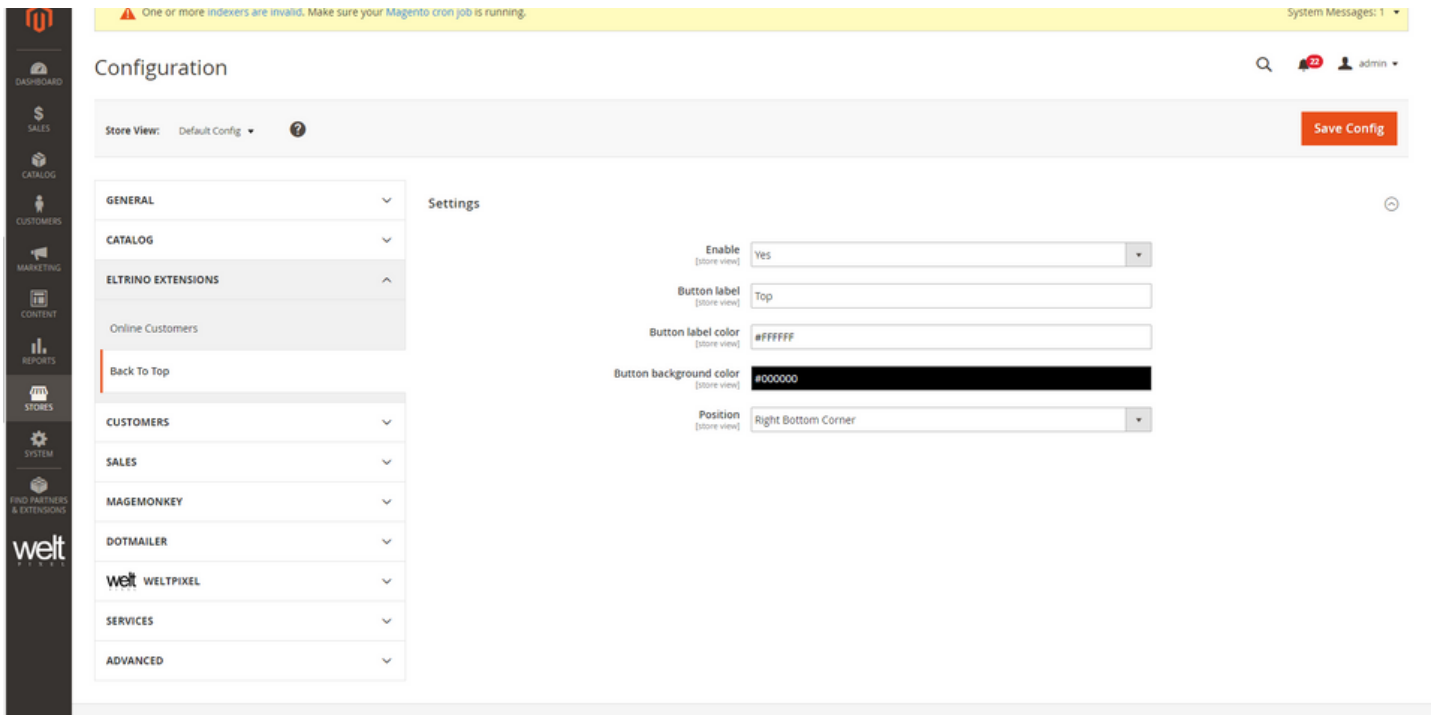

Admin Panel Product Page (Back To Top)

SET UP

Stores → Configuration → Eltrino Extensions → Back to Top

Enable extension.

Button label - text on the button

Button label color - color of the text on the button

Background button color - color of the button

Position - place the the button will display on the screen.

Available options:

- Left Top Corner
- Right Top Corner
- Right Bottom Corner
- Left Bottom Corner
- None (it will set it in the CSS)

Save Config